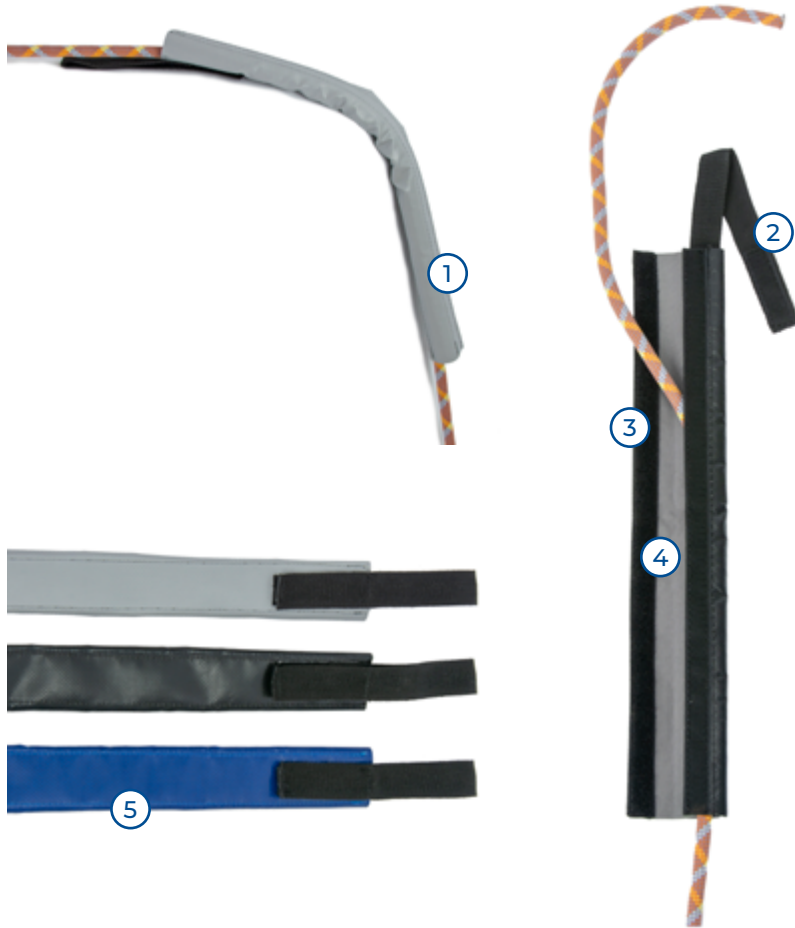

Rope Protectors

45cm | 90cm | Blue | Grey | Black

PVC sheath to protect rope from abrasion on sharp edges. This extends the lifetime of the rope and ensures the rope can keep users safe. Suitable for one or two ropes per sheath.

Features

- 1 550g PVC outer layer for abrasion resistance
- 2 Webbing strap to secure the rope protector in position on the rope
- 3 Velcro closure along the length of the sheath makes it easy to attach sheath to rope
- 4 600D nylon inner layer in direct contact with rope
- 5 Available in three colours and two lengths

Related Products

Secur'em Edge Protector Mat

Secur'em Cube Tool Bag

Technical Information

SKU	Size	Colour	Dimensions (cm)	Weight (g)
ROPEPRO45BLUE	45cm	Blue	55 x 5 (incl. strap)	70
ROPEPRO45GREY	45cm	Grey	55 x 5	70
ROPEPRO45BLK	45cm	Black	55 x 5	70
ROPEPRO1MBLUE	90cm	Blue	100 x 5 (incl. strap)	150
ROPEPRO1MGREY	90cm	Grey	100 x 5	150
ROPEPRO1MBLK	90cm	Black	100 x 5	150